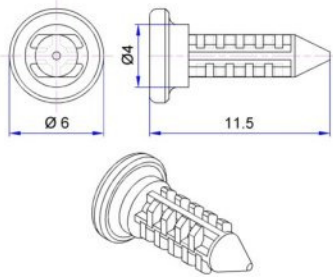

## LAMELLA RIVET

Order Code: LN-36-01

Available in quantities of 50, 100, 200, 400, 1000, 2000 & 4000 pcs.

**Material: Plastic**

**Colour: Black**